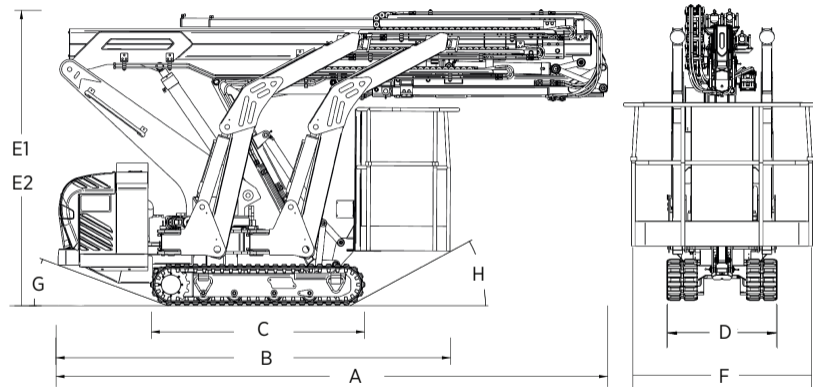

Dimensions and capacity

KB 20 - 23

	mm		in			
					KB 20	KB 23
(A)	4470		176		●	●
(B)	3260		128		●	●
(C)	1765		70		●	●
(D)	1000		39.4		●	●
(E1)	2245		88		●	
(E2)	2395		94			●
(F)	min	max	min	max	●	●
(G)	20°				●	●
(H)	28°				●	●